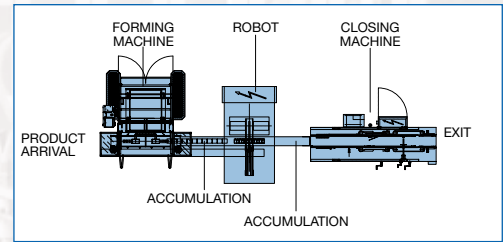

## MULTIPACK MACHINES

## ROBOT HANDLING STATION

## RM SMS

The Rama's last-born machine is the multipack machine type RM SMS, suitable to introduce the products in a sleeve starting from pre-glued cartons. The RM SMS machine is ideal for the food industry products (i.e. ready meals).

## RM F23

The RM F23, forming machine is suitable to erect cartons by means of standard locks, not water tight and is built on a special aluminium frame and can be equipped with single, double or triple forming head.