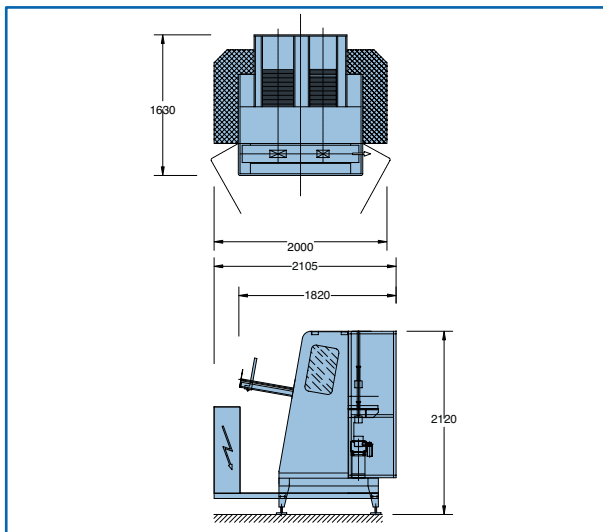

## RM F23

The RM F23, forming machine is suitable to erect cartons by means of standard locks, not water tight and is built on a special aluminium frame and can be equipped with single, double or triple forming head.